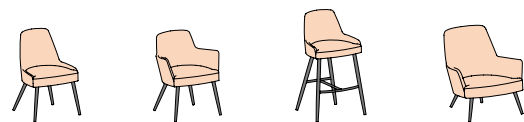

GLOW collection

GL001   GL002   GL003   GL004