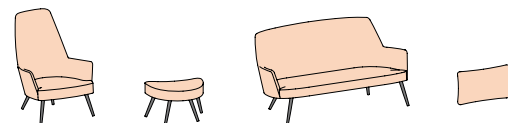

GLOW METAL

GL004

● METAL ● FABRIC

Assembled / Montada / Montée / Montada
 w85 x d75 x h85 | 0.55m³ | 1 unit
 w33,5" x d29,6" x h33,5" | 33 563,1in³

Unassembled / Desmontada / Démontée / Desmontada
 w85 x d75 x h55 | 0.36m³ | 1 unit
 w33,5" x d29,6" x h21,7" | 21 968,6in³

GL004 + GL008
 w85 x d75 x h85 | 0.55m³ | 1 unit
 w33,5" x d29,6" x h33,5" | 33 563,1in³

 13kg
28,7lbs

A timeless collection with different personalities for different spaces: simple or sophisticated, urban or rustic, social or family, residential or public.

GLOW collection

GL001 GL002 GL003 GL004

GL005 GL008 GL040 GL009