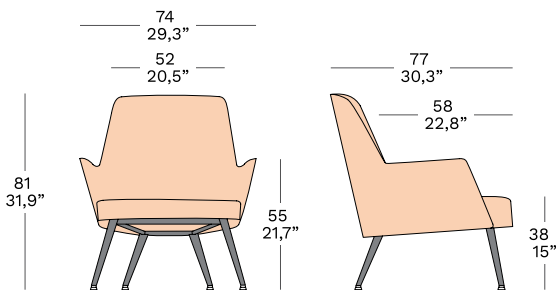

GLOW METAL

GL004

● METAL ● FABRIC

Assembled / Montada / Montée / Montada
 w85 x d75 x h85 | 0.55m³ | 1 unit
 w33,5" x d29,6" x h33,5" | 33 563,1in³

Unassembled / Desmontada / Démontée / Desmontada
 w85 x d75 x h55 | 0.36m³ | 1 unit
 w33,5" x d29,6" x h21,7" | 21 968,6in³

GL004 + GL008
 w85 x d75 x h85 | 0.55m³ | 1 unit
 w33,5" x d29,6" x h33,5" | 33 563,1in³

 13kg
28,7lbs

A timeless collection with different personalities for different spaces: simple or sophisticated, urban or rustic, social or family, residential or public.