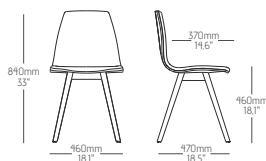

RELATED PRODUCTS

Chair

AK001