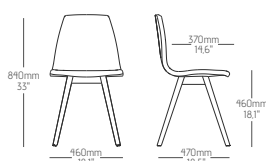

Chair

AK003