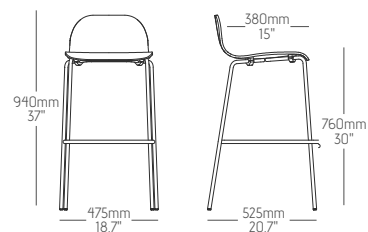

Shell SH028