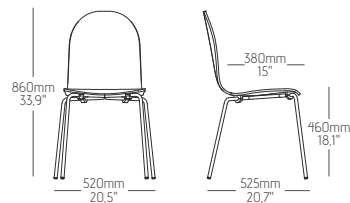

Shell SH052