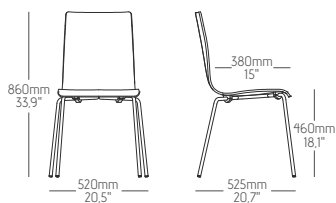

RELATED PRODUCTS

Shell SH003