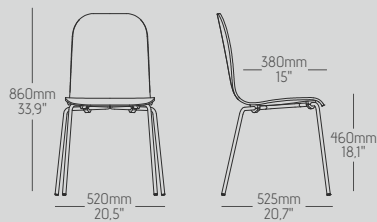

## SHELL - LAMINATE SERIES Ref: SH027

Stackable chair with a slim tube structure and a comfortable laminate coated shell available in various appearances.

### DIMENSIONS & PACKING

1pc: 5kg 1 box (3 pcs): w65 x d60 x h99 cm | 15kg | 0,386m<sup>3</sup>  
1pc: 11lbs 1 box (3 pcs): w25.6 x d23.6 x h39" | 33lbs | 23.555,2in<sup>3</sup>