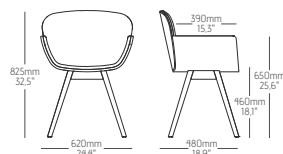

RELATED PRODUCTS

Chair

SU001

Chair

SU002

Swivel Chair

SU011

C.O.M. Costumer's Own Material

B Natural Beech

SB Stained Beech

LC Lacquered Beech

FO Natural French Oak

SO Stained French Oak

LD Colour Washed French Oak

AW American Walnut

FT Fine Textured Collection

VC Vintage Colours Fine Textured Collection

PA Polished Aluminium

CQ Square Stitching*

*Applied on the shell's back - in the front.