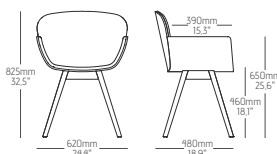

RELATED PRODUCTS

Chair

SU001

Chair

SU002

Swivel Chair

SU011

C.O.M. Costumer's Own Material

B Natural Beech

SB Stained Beech

LC Lacquered Beech

FO Natural French Oak

SO Stained French Oak

LD Colour Washed French Oak

AW American Walnut

FT Fine Textured Collection

VC Vintage Colours Fine Textured Collection

PA Polished Aluminium

CQ Square Stitching*

*Applied on the shell's back - in the front.