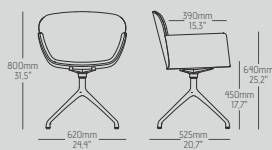

SURI II COLLECTION
Ref: SU010

Swivel armchair with upholstered shell in the front and wood veneer in the back. Casted aluminium base - find the finishings available bellow.

FRONT SHELL

C.O.M. Vinyl Fabric Natural Leather

BACK WOOD SHELL

B SB LC
FO SO LD AW

ALUMINIUM BASE

FT VC PA

OPTIONS

DIMENSIONS & PACKING

1pc: 12kg 1 box (1pc): w65 x d60 x h86 cm | 12kg | 0.31m³
1pc: 26.5lbs 1 box (1pc): w25.6 x d23.6 x h33.9" | 26.5lbs | 20.798ln³