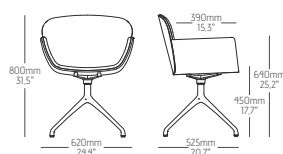

RELATED PRODUCTS

Chair

SU001

Chair

SU002

Swivel Chair

SU011

C.O.M. Costumer's Own Material

B Natural Beech

SB Stained Beech

LC Lacquered Beech

FO Natural French Oak

SO Stained French Oak

LD Colour Washed French Oak

AW American Walnut

FT Fine Textured Collection

VC Vintage Colours Fine Textured Collection

PA Polished Aluminium

CQ Square Stitching*

*Applied on the shell's back - in the front.