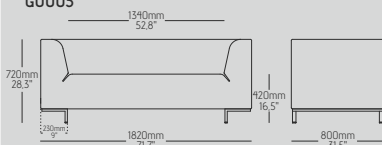

GUEST COLLECTION

Ref: GU001 to GU005

Fully upholstered 1, 2, 2½, 3 and 4 seater sofa, respectively. Metal frame in 30x20mm tube (choose the available finishings below).

UPHOLSTERY

C.O.M. Vinyl Fabric Natural Leather

METAL BASE

CC FT VC IL PC BL

DIMENSIONS & PACKING

GU001

1 pc: 30.5kg | 1 pc: w105 x d80 x h72 cm | 30.5kg | 0.60m³
1 pc: 67.2lbs | 1 pc: w41.3 x d31.5 x h28.3" | 67.2lbs | 36614.2in³

GU002

1 pc: 37kg | 1 pc: w160 x d80 x h72 cm | 37kg | 0.92m³
1 pc: 81.6lbs | 1 pc: w63 x d31.5 x h28.3" | 81.6lbs | 56141.8in³

GU003

1 pc: 41kg | 1 pc: w182 x d80 x h72 cm | 41kg | 0.92m³
1 pc: 90.4lbs | 1 pc: w71.7 x d31.5 x h28.3" | 90.4lbs | 56141.8in³

GU004

1 pc: 45kg | 1 pc: w220 x d80 x h72 cm | 45kg | 1.27m³
1 pc: 99.2lbs | 1 pc: w86.6 x d31.5 x h28.3" | 99.2lbs | 77500.2in³

GU005

1 pc: 48kg | 1 pc: w240 x d80 x h72 cm | 48kg | 1.38m³
1 pc: 105.8lbs | 1 pc: w94.5 x d31.5 x h28.3" | 105.8lbs | 84212.8in³

- | | |
|----------------------------------------------------|---------------------------|
| C.O.M. Customer's Own Material | IL Industrial Look |
| CC Classic Smooth Collection | PC Polished Chrome |
| FT Fine Textured Collection | BL Brushed Look |
| VC Vintage Colours Fine Textured Collection | |