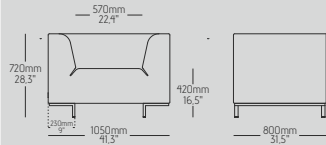

GUEST COLLECTION

Ref: GU001 to GU005

Fully upholstered 1, 2, 2½, 3 and 4 seater sofa, respectively. Metal frame in 30x20mm tube (choose the available finishings below).

UPHOLSTERY

C.O.M. Vinyl Fabric Natural Leather

METAL BASE

CC FT VC IL PC BL

DIMENSIONS & PACKING

GU001

1 pc: 30.5kg | 1 pc: w105 x d80 x h72 cm | 30.5kg | 0.60m³
1 pc: 67.2lbs | 1 pc: w41.3 x d31.5 x h28.3" | 67.2lbs | 36614.2in³

GU002

1 pc: 37kg | 1 pc: w160 x d80 x h72 cm | 37kg | 0.92m³
1 pc: 81.6lbs | 1 pc: w63 x d31.5 x h28.3" | 81.6lbs | 56141.8in³

GU003

1 pc: 41kg | 1 pc: w182 x d80 x h72 cm | 41kg | 0.92m³
1 pc: 90.4lbs | 1 pc: w71.7 x d31.5 x h28.3" | 90.4lbs | 56141.8in³

GU004

1 pc: 45kg | 1 pc: w220 x d80 x h72 cm | 45kg | 1.27m³
1 pc: 99.2lbs | 1 pc: w86.6 x d31.5 x h28.3" | 99.2lbs | 77500.2in³

GU005

1 pc: 48kg | 1 pc: w240 x d80 x h72 cm | 48kg | 1.38m³
1 pc: 105.8lbs | 1 pc: w94.5 x d31.5 x h28.3" | 105.8lbs | 84212.8in³

- | | |
|----------------------------------------------------|---------------------------|
| C.O.M. Customer's Own Material | IL Industrial Look |
| CC Classic Smooth Collection | PC Polished Chrome |
| FT Fine Textured Collection | BL Brushed Look |
| VC Vintage Colours Fine Textured Collection | |