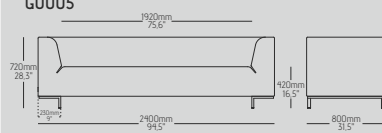

METAL BASE

CC FT VC IL PC BL

DIMENSIONS & PACKING

GU001

1 pc: 30.5kg | 1 pc: w105 x d80 x h72 cm | 30.5kg | 0.60m³
1 pc: 67.2lbs | 1 pc: w41.3 x d31.5 x h28.3" | 67.2lbs | 36614.2in³

GU002

1 pc: 37kg | 1 pc: w160 x d80 x h72 cm | 37kg | 0.92m³
1 pc: 81.6lbs | 1 pc: w63 x d31.5 x h28.3" | 81.6lbs | 56141.8in³

GU003

1 pc: 41kg | 1 pc: w182 x d80 x h72 cm | 41kg | 0.92m³
1 pc: 90.4lbs | 1 pc: w71.7 x d31.5 x h28.3" | 90.4lbs | 56141.8in³

GU004

1 pc: 45kg | 1 pc: w220 x d80 x h72 cm | 45kg | 1.27m³
1 pc: 99.2lbs | 1 pc: w86.6 x d31.5 x h28.3" | 99.2lbs | 77500.2in³

GU005

1 pc: 48kg | 1 pc: w240 x d80 x h72 cm | 48kg | 1.38m³
1 pc: 105.8lbs | 1 pc: w94.5 x d31.5 x h28.3" | 105.8lbs | 84212.8in³

- | | |
|----------------------------------------------------|---------------------------|
| C.O.M. Customer's Own Material | IL Industrial Look |
| CC Classic Smooth Collection | PC Polished Chrome |
| FT Fine Textured Collection | BL Brushed Look |
| VC Vintage Colours Fine Textured Collection | |