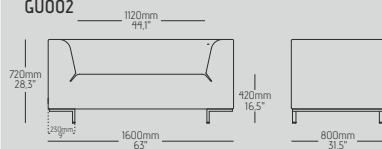

GUEST COLLECTION

Ref: GU001 to GU005

Fully upholstered 1, 2, 2½, 3 and 4 seater sofa, respectively. Metal frame in 30x20mm tube (choose the available finishings below).

UPHOLSTERY

C.O.M. Vinyl Fabric Natural Leather

METAL BASE

CC FT VC IL PC BL

DIMENSIONS & PACKING

GU001

1 pc: 30.5kg | 1 pc: w105 x d80 x h72 cm | 30.5kg | 0.60m³
1 pc: 67.2lbs | 1 pc: w41.3 x d31.5 x h28.3" | 67.2lbs | 36614.2in³

GU002

1 pc: 37kg | 1 pc: w160 x d80 x h72 cm | 37kg | 0.92m³
1 pc: 81.6lbs | 1 pc: w63 x d31.5 x h28.3" | 81.6lbs | 56141.8in³

GU003

1 pc: 41kg | 1 pc: w182 x d80 x h72 cm | 41kg | 0.92m³
1 pc: 90.4lbs | 1 pc: w71.7 x d31.5 x h28.3" | 90.4lbs | 56141.8in³

GU004

1 pc: 45kg | 1 pc: w220 x d80 x h72 cm | 45kg | 1.27m³
1 pc: 99.2lbs | 1 pc: w86.6 x d31.5 x h28.3" | 99.2lbs | 77500.2in³

GU005

1 pc: 48kg | 1 pc: w240 x d80 x h72 cm | 48kg | 1.38m³
1 pc: 105.8lbs | 1 pc: w94.5 x d31.5 x h28.3" | 105.8lbs | 84212.8in³

- | | |
|----------------------------------------------------|---------------------------|
| C.O.M. Customer's Own Material | IL Industrial Look |
| CC Classic Smooth Collection | PC Polished Chrome |
| FT Fine Textured Collection | BL Brushed Look |
| VC Vintage Colours Fine Textured Collection | |