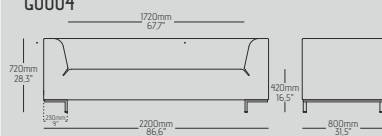

GUEST COLLECTION

Ref: GU001 to GU005

Fully upholstered 1, 2, 2½, 3 and 4 seater sofa, respectively. Metal frame in 30x20mm tube (choose the available finishings below).

UPHOLSTERY

C.O.M. Vinyl Fabric Natural Leather

METAL BASE

CC FT VC IL PC BL

DIMENSIONS & PACKING

GU001

1 pc: 30.5kg | 1 pc: w105 x d80 x h72 cm | 30.5kg | 0.60m³
1 pc: 67.2lbs | 1 pc: w41.3 x d31.5 x h28.3" | 67.2lbs | 36614.2in³

GU002

1 pc: 37kg | 1 pc: w160 x d80 x h72 cm | 37kg | 0.92m³
1 pc: 81.6lbs | 1 pc: w63 x d31.5 x h28.3" | 81.6lbs | 56141.8in³

GU003

1 pc: 41kg | 1 pc: w182 x d80 x h72 cm | 41kg | 0.92m³
1 pc: 90.4lbs | 1 pc: w71.7 x d31.5 x h28.3" | 90.4lbs | 56141.8in³

GU004

1 pc: 45kg | 1 pc: w220 x d80 x h72 cm | 45kg | 1.27m³
1 pc: 99.2lbs | 1 pc: w86.6 x d31.5 x h28.3" | 99.2lbs | 77500.2in³

GU005

1 pc: 48kg | 1 pc: w240 x d80 x h72 cm | 48kg | 1.38m³
1 pc: 105.8lbs | 1 pc: w94.5 x d31.5 x h28.3" | 105.8lbs | 84212.8in³

- | | |
|----------------------------------------------------|---------------------------|
| C.O.M. Customer's Own Material | IL Industrial Look |
| CC Classic Smooth Collection | PC Polished Chrome |
| FT Fine Textured Collection | BL Brushed Look |
| VC Vintage Colours Fine Textured Collection | |