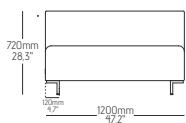

CC FT VC IL PC BL

OPTIONS

SL

DIMENSIONS & PACKING

GU010 - Left Corner

1 pc: 27kg | 1 pc: w80 x d80 x h72 cm | 27kg | 0.46m³
1 pc: 59.5lbs | 1 pc: w31.5 x d31.5 x h28.3" | 59.5lbs | 28070.9in³

GU011 - Right Corner

1 pc: 27kg | 1 pc: w80 x d80 x h72 cm | 27kg | 0.46m³
1 pc: 59.5lbs | 1 pc: w31.5 x d31.5 x h28.3" | 59.5lbs | 28070.9in³

RELATED PRODUCTS

Modular Sofa

GU021

Bench

GU040

Divan

GU030