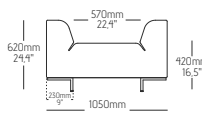

CC FT VC IL PC BL

OPTIONS

SL

DIMENSIONS & PACKING

GU010 - Left Corner

1 pc: 27kg | 1 pc: w80 x d80 x h72 cm | 27kg | 0.46m³
1 pc: 59.5lbs | 1 pc: w31.5 x d31.5 x h28.3" | 59.5lbs | 28070.9in³

GU011 - Right Corner

1 pc: 27kg | 1 pc: w80 x d80 x h72 cm | 27kg | 0.46m³
1 pc: 59.5lbs | 1 pc: w31.5 x d31.5 x h28.3" | 59.5lbs | 28070.9in³

RELATED PRODUCTS

Modular Sofa

GU021

Bench

GU040

Divan

GU030