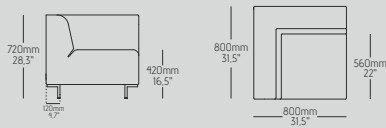

GUEST COLLECTION
Ref: GU010 and GU011

Fully upholstered modular sofa - corner piece. Metal frame in 30x20mm tube (choose the available finishings below).

UPHOLSTERY

C.O.M. Vinyl Fabric Natural Leather

METAL BASE

CC FT VC IL PC BL

OPTIONS

SL

DIMENSIONS & PACKING

GU010 - Left Corner

1 pc: 27kg | 1 pc: w80 x d80 x h72 cm | 27kg | 0.46m³
1 pc: 59.5lbs | 1 pc: w31.5 x d31.5 x h28.3" | 59.5lbs | 28070.9in³

GU011 - Right Corner

1 pc: 27kg | 1 pc: w80 x d80 x h72 cm | 27kg | 0.46m³
1 pc: 59.5lbs | 1 pc: w31.5 x d31.5 x h28.3" | 59.5lbs | 28070.9in³

RELATED PRODUCTS

Modular Sofa

GU021

Bench

GU040

Divan

GU030