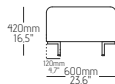

CC FT VC IL PC BL

OPTIONS

SL

DIMENSIONS & PACKING

GU010 - Left Corner

1 pc: 27kg | 1 pc: w80 x d80 x h72 cm | 27kg | 0.46m³
1 pc: 59.5lbs | 1 pc: w31.5 x d31.5 x h28.3" | 59.5lbs | 28070.9in³

GU011 - Right Corner

1 pc: 27kg | 1 pc: w80 x d80 x h72 cm | 27kg | 0.46m³
1 pc: 59.5lbs | 1 pc: w31.5 x d31.5 x h28.3" | 59.5lbs | 28070.9in³

RELATED PRODUCTS

Modular Sofa

GU021

Bench

GU040

Divan

GU030