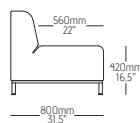

CC FT VC IL PC BL

OPTIONS

SL

DIMENSIONS & PACKING

GU010 - Left Corner

1 pc: 27kg | 1 pc: w80 x d80 x h72 cm | 27kg | 0.46m³
1 pc: 59.5lbs | 1 pc: w31.5 x d31.5 x h28.3" | 59.5lbs | 28070.9in³

GU011 - Right Corner

1 pc: 27kg | 1 pc: w80 x d80 x h72 cm | 27kg | 0.46m³
1 pc: 59.5lbs | 1 pc: w31.5 x d31.5 x h28.3" | 59.5lbs | 28070.9in³

RELATED PRODUCTS

Modular Sofa

GU021

Bench

GU040

Divan

GU030