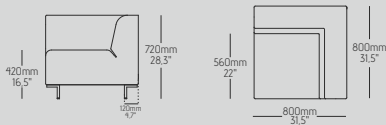

GUEST COLLECTION
Ref: GU010 and GU011

Fully upholstered modular sofa - corner piece. Metal frame in 30x20mm tube (choose the available finishings below).

UPHOLSTERY

C.O.M. Vinyl Fabric Natural Leather

METAL BASE

CC FT VC IL PC BL

OPTIONS

SL

DIMENSIONS & PACKING

GU010 - Left Corner

1 pc: 27kg | 1 pc: w80 x d80 x h72 cm | 27kg | 0.46m³
1 pc: 59.5lbs | 1 pc: w31.5 x d31.5 x h28.3" | 59.5lbs | 28070.9in³

GU011 - Right Corner

1 pc: 27kg | 1 pc: w80 x d80 x h72 cm | 27kg | 0.46m³
1 pc: 59.5lbs | 1 pc: w31.5 x d31.5 x h28.3" | 59.5lbs | 28070.9in³

RELATED PRODUCTS

Modular Sofa

GU021

Bench

GU040

Divan

GU030