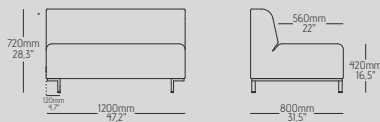

METAL BASE

CC FT VC IL PC BL

OPTIONS

SL

DIMENSIONS & PACKING

GU020

1 pc: 24kg 1 pc: w80 x d80 x h72 cm | 24kg | 0.46m³
1 pc: 52.9lbs 1 pc: w31.5 x d31.5 x h28.3" | 52.9lbs | 28070.9in³

GU021

1 pc: 32.5kg 1 pc: w120 x d80 x h72 cm | 32.5kg | 0.69m³
1 pc: 71.7lbs 1 pc: w47.2 x d31.5 x h28.3" | 71.7lbs | 42106.4in³

GU022

1 pc: 39.5kg 1 pc: w160 x d80 x h72 cm | 39.5kg | 0.92m³
1 pc: 87lbs 1 pc: w63 x d31.5 x h28.3" | 87lbs | 56141.8in³