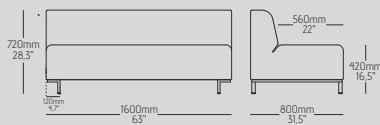

METAL BASE

CC FT VC IL PC BL

OPTIONS

SL

DIMENSIONS & PACKING

GU020

1 pc: 24kg 1 pc: w80 x d80 x h72 cm | 24kg | 0.46m³
1 pc: 52.9lbs 1 pc: w31.5 x d31.5 x h28.3" | 52.9lbs | 28070.9in³

GU021

1 pc: 32.5kg 1 pc: w120 x d80 x h72 cm | 32.5kg | 0.69m³
1 pc: 71.7lbs 1 pc: w47.2 x d31.5 x h28.3" | 71.7lbs | 42106.4in³

GU022

1 pc: 39.5kg 1 pc: w160 x d80 x h72 cm | 39.5kg | 0.92m³
1 pc: 87lbs 1 pc: w63 x d31.5 x h28.3" | 87lbs | 56141.8in³