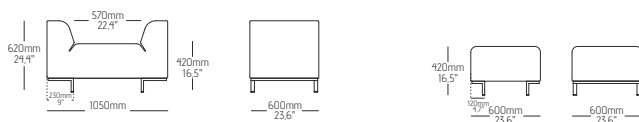

RELATED PRODUCTS

Divan

GU030

Bench

GU040

C.O.M. Costumer's Own Material

VC Vintage Colours Fine Textured Collection

BL Brushed Look

CC Classic Smooth Collection

IL Industrial Look

SL Connection System

FT Fine Textured Collection

PC Polished Chrome