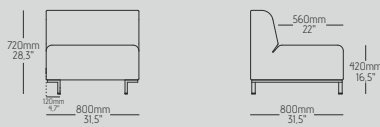

METAL BASE

CC FT VC IL PC BL

OPTIONS

SL

DIMENSIONS & PACKING

GU020

1 pc: 24kg 1 pc: w80 x d80 x h72 cm | 24kg | 0.46m³
1 pc: 52.9lbs 1 pc: w31.5 x d31.5 x h28.3" | 52.9lbs | 28070.9in³

GU021

1 pc: 32.5kg 1 pc: w120 x d80 x h72 cm | 32.5kg | 0.69m³
1 pc: 71.7lbs 1 pc: w47.2 x d31.5 x h28.3" | 71.7lbs | 42106.4in³

GU022

1 pc: 39.5kg 1 pc: w160 x d80 x h72 cm | 39.5kg | 0.92m³
1 pc: 87lbs 1 pc: w63 x d31.5 x h28.3" | 87lbs | 56141.8in³