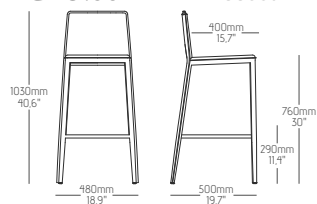

Bar Stool

SS003

REG Bonded Leather

HA Handhold