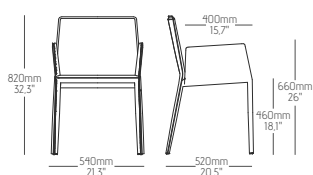

RELATED PRODUCTS

Armchair

SS002