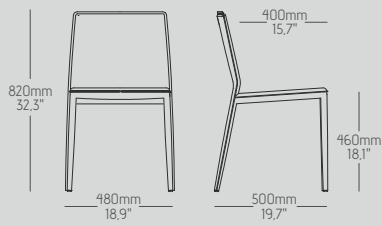

**SISSI COLLECTION**  
**Ref: SS001**

Sissi chair made with a metal structure and upholstered in very resistant bonded leather.  
Optional: Handhold in the back

**UPHOLSTERY**

REG

**OPTIONS**

HA

**DIMENSIONS & PACKING**

1pc: 8kg      1 box (2 pcs): w65 x d60 x h105 cm | 16 kg | 0.39m<sup>3</sup>  
1pc: 17.6lbs      1 box (2 pcs): w25.6 x d23.6 x h41.3" | 35.3 lbs | 23.799.3in<sup>3</sup>

**RELATED PRODUCTS**

**Armchair**