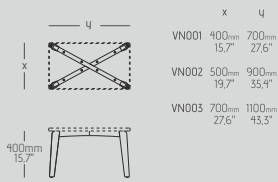

VIENA COLLECTION

Ref.: VN001 up to VN005

DIMENSIONS & PACKING

Coffee Tables Frames

VN001 | VN002 | VN003

VN001 - 400x700mm

1 pc- 2,4kg
1 pc- 5,3lbs
2 pcs- w43 x d75 x h40 cm | 4,8kg | 0,129m³
2 pcs- w16,9 x d29,5 x h15,7" | 10,6lbs | 7,8721m³
1 pallet (34 pcs)- w80 x d80 x h205 cm | 81,6kg | 1,312m³
1 pallet (34 pcs)- w31,5 x d31,5 x h80,7" | 179,9lbs | 80,0632m³

VN002 - 500x900mm

1 pc- 2,8kg
1 pc- 6,2lbs
2 pcs- w53 x d90 x h40 cm | 5,6kg | 0,191m³
2 pcs- w20,9 x d35,4 x h15,7" | 12,4lbs | 11,6555m³
1 pallet (34 pcs)- w100 x d100 x h205 cm | 95,2kg | 2,05m³
1 pallet (34 pcs)- w39,4 x d39,4 x h80,7" | 209,9lbs | 125,0987m³

VN003 - 700x1100mm

Side Tables Frames

VN004 | VN005