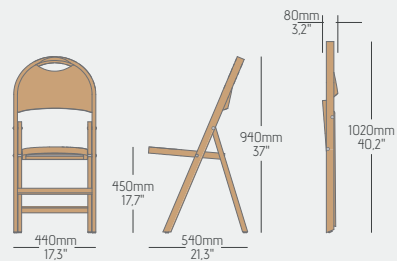

Slim Chair Ref.: SM001

Foldable chair made of plywood.
Light and easy to carry and storage.
Available finishes bellow.

- B Natural Beech
- SB Stained Beech
- LC Lacquered Beech
- FO Natural French Oak
- SO Stained French Oak
- LD Colour Washed French Oak
- AW American Walnut

DIMENSIONS

1pc: 4 kg
1pc: 8.8 lbs
1 box (6 pcs): w50 x d52 x h105 cm | 24 kg | 0.27m³
1 box (6 pcs): w19.7 x d20.5 x h41.3" | 52.9 lbs | 16.476,4m³

 Foldable chair | Cadeira dobrável
Chaise pliante | Silla plegable