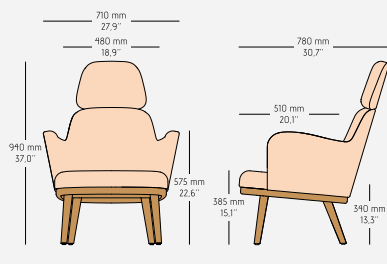

ADELLE II

Ref.:AD011

Lounge High Back Chair. Wood ring and base, available in natural, stained or lacquered woods.
Fully upholstered for extra comfort.

UPHOLSTERY

C.O.M VI TE PL

WOOD RING AND BASE

B FO AW SB SO LD LC

DECOR OPTIONS

WB QU QB VV PS ST

DIMENSIONS

1pc:19kg 1 box (1pc): w85 x d75 x h102 cm | 20kg | 0.65m³
1pc:41.8lbs 1 box (1pc): w33.5 x d29.5 x h40.2" | 44.0lbs | 39.6654in³

AD012

<input type="checkbox"/> C.O.M	Customer's Own Material	<input type="checkbox"/> PL	Natural Leather	<input type="checkbox"/> AW	American Walnut	<input type="checkbox"/> LD	Colour Washed French Oak	<input checked="" type="checkbox"/> QU	Quilting Stitching	<input type="checkbox"/> PS	Pulled Seam
<input type="checkbox"/> VI	Vinyl	<input type="checkbox"/> B	Natural Beech	<input type="checkbox"/> SB	Stained Beech	<input type="checkbox"/> LC	Lacquered Beech	<input checked="" type="checkbox"/> QB	Quilting Stitching With Buttons	<input type="checkbox"/> ST	Sewing Thread
<input type="checkbox"/> TE	Fabric	<input type="checkbox"/> FO	Natural French Oak	<input type="checkbox"/> SO	Stained French Oak	<input type="checkbox"/> WB	With Buttons	<input type="checkbox"/> VV	Piping		