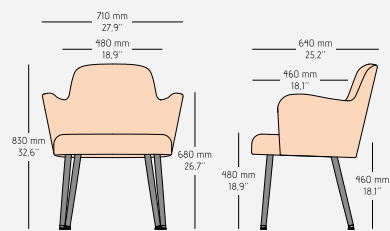

### DIMENSIONS

1pc:18kg 1 box (1pc): w85 x d75 x h102 cm | 19kg | 0.65m<sup>3</sup>  
 1pc:39.6lbs 1 box (1pc): w33.5 x d29.5 x h40.2\"/>

C.O.M Customer's Own Material

VI Vinyl

TE Fabric

PL Natural Leather