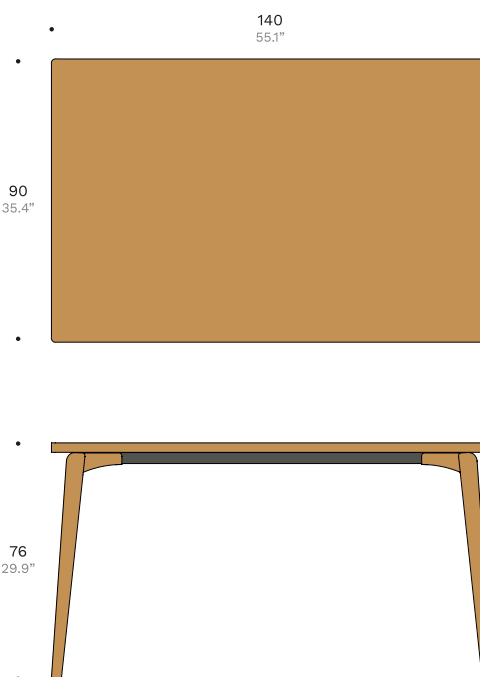

Ref: VN064

Dinner table made entirely of solid wood for greater strength and durability.

Finishes Available

Body: Solid wood

Packing

1 box (1pc/2pc) | 37,5kg/75kg | w95 x d145 x h81 | 1.12m³
1 box (1pc/2pc) | 82,7lbs/165,3lbs | w37.4" x d57.1" x h31.9" | 68 088.8in³