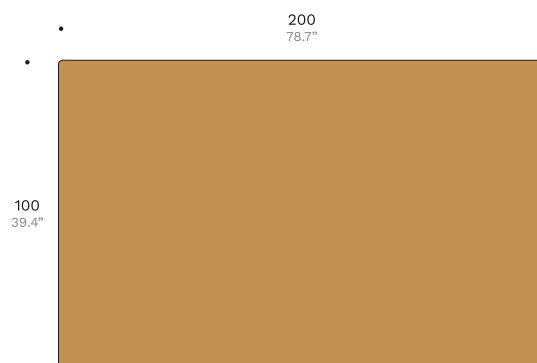

Ref: VN065

Dinner table made entirely of solid wood for greater strength and durability.

Finishes Available

Body: Solid wood

Packing

1 box (1pc/2pc) | 55,8kg/111,6kg | w105 x d205 x h81 | 1.74m³
1 box (1pc/2pc) | 123lbs/246lbs | w41.3" x d80.7" x h31.9" | 106 396.4in³