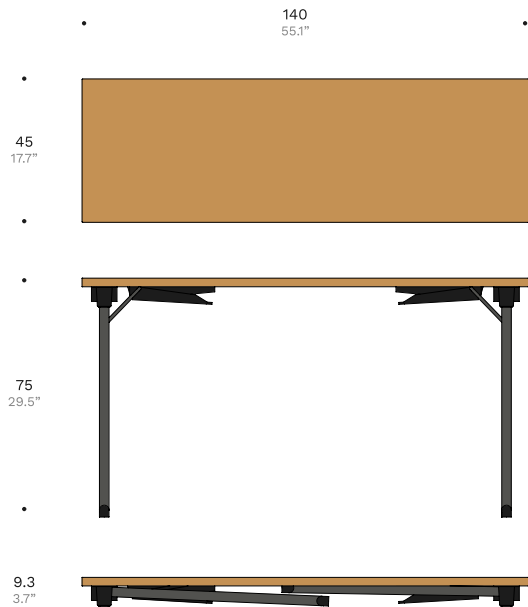

Ref: SP021

SPACE II is the right family for any training room. Folding legs equipped with stacking protection, makes transport and storage easy.

Trolley ref SP051, up to 13 tables

Finishes Available

Structure	Top	Edge
<input type="checkbox"/> CC <input type="checkbox"/> PC	<input type="checkbox"/> LAM 2	<input type="checkbox"/> OR 5
PE41	LM235	ED01
PE15	LM155	ED12
PE35	LM158	ED13
PE12	LM273	ED17
	LM119	ED02
	LM61	ED05
	LM460	ED36
	LM49	ED04

Packing

1 box (1pc) | 17kg | w47 x d142 x h9.5 | 0.06m³
1 box (1pc) | 37.5lbs | w18.5" x d55.9" x h3.7" | 3 869.1in³

SPACE II Collection

Table

Corner

Trolley

Finishes Available

Structure