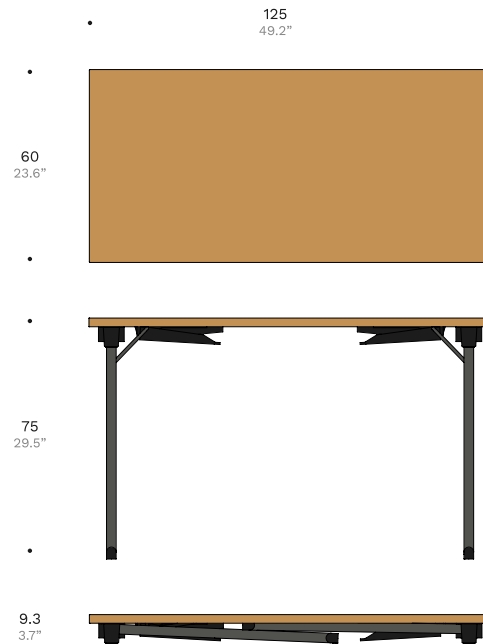

Ref: SP024

SPACE II is the right family for any training room. Folding legs equipped with stacking protection, makes transport and storage easy.

Trolley ref SP054, up to 13 tables

Finishes Available

Structure	Top	Edge
<input type="checkbox"/> CC <input type="checkbox"/> PC	<input type="checkbox"/> LAM 2	<input type="checkbox"/> OR 5
PE41	LM235	ED01
PE15	LM155	ED12
PE35	LM158	ED13
PE12	LM273	ED17
	LM119	ED02
	LM61	ED05
	LM460	ED36
	LM49	ED04

Packing

1 box (1pc) | 19.4kg | w62 x d127 x h9.5 | 0.075m³
 1 box (1pc) | 42.8lbs | w24.4" x d50" x h3.7" | 4 564.8in³

SPACE II Collection

Table

Corner

Trolley

Finishes Available

Structure