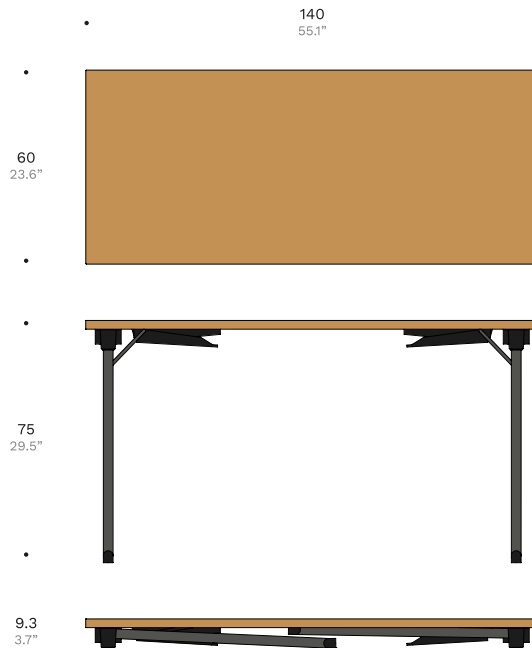

Ref: SP025

SPACE II is the right family for any training room. Folding legs equipped with stacking protection, makes transport and storage easy.

Trolley ref SP055, up to 13 tables

Finishes Available

Structure	Top	Edge
<input type="checkbox"/> CC <input type="checkbox"/> PC	<input type="checkbox"/> LAM 2	<input type="checkbox"/> OR 5
PE41	LM235	ED01
PE15	LM155	ED12
PE35	LM158	ED13
PE12	LM273	ED17
	LM119	ED02
	LM61	ED05
	LM460	ED36
	LM49	ED04

Packing

1 box (1pc) | 20.6kg | w62 x d142 x h9.5 | 0.08m³
 1 box (1pc) | 45.4lbs | w24.4" x d55.9" x h3.7" | 5 103.9in³

SPACE II Collection

Table

Corner

Trolley

Finishes Available

Structure