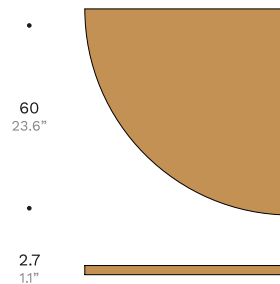

## Packing

1 box (1pc) | 3.7kg | w62 x d62 x h3 | 0.012m<sup>3</sup>

1 box (1pc) | 8.2lbs | w24.4" x d24.4" x h1.2" | 703.7in<sup>3</sup>