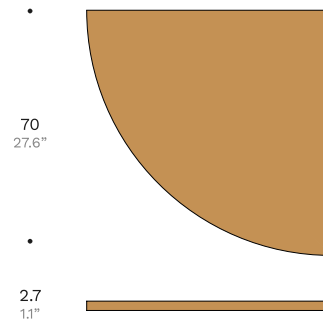

## Packing

1 box (1pc) | 4.9kg | w72 x d72 x h3 | 0.016m<sup>3</sup>  
1 box (1pc) | 10.8lbs | w28.3" x d28.3" x h1.2" | 949in<sup>3</sup>