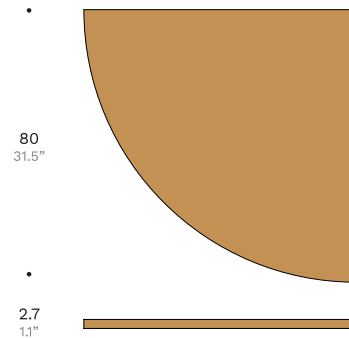

## Packing

1 box (1pc) | 6.4kg | w82 x d82 x h3 | 0.02m<sup>3</sup>  
1 box (1pc) | 14.1lbs | w32.3" x d32.3" x h1.2" | 1.231in<sup>3</sup>