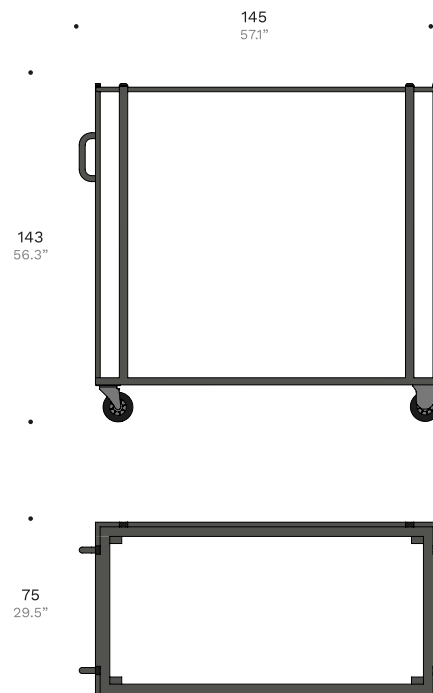

Ref: SP059

SPACE II is the right family for any training room. Folding legs equipped with stacking protection, makes transport and storage easy. This trolley can carry up to 13 tables.

Finishes Available

Structure

- CC
- PE41
- PE15
- PE35
- PE12

Packing

1 box (1pc) | 26kg | w77 x d147 x h145 | 1.64m³

1 box (1pc) | 57.3lbs | w30.3" x d57.9" x h57.1" | 100 155.5in³

SPACE II Collection

Table

Corner