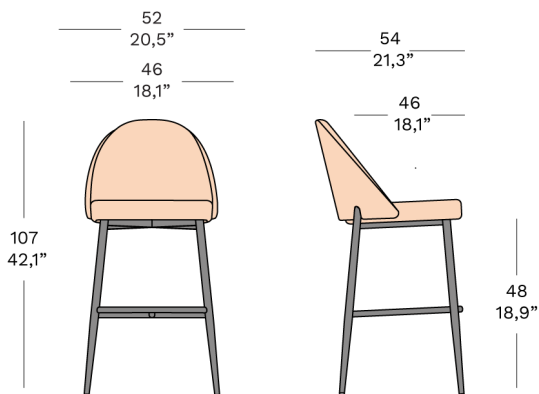

LUCY

WOOD

A contemporary collection with simple and elegant shapes provides a feeling of comfort and warmth.

MS Design Team | 2022

LY003

● Metal ● Fabric

 w65 x d59 x h115 | 0,44m³ | 1 unit
w25,6" x d23,2" x h45,3" | 20 850in³ | 1 unit

 13 kg
28,7 lbs

LUCY collection