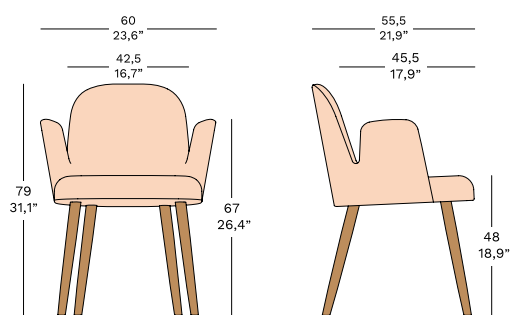

ANNA WOOD

A youthful inspiration that results in a simplistic and ergonomic collection that makes it possible to inhabit the most diverse spaces and environments.

MS Design Team | 2022

AN001

● Wood ● Fabric

ANNA collection

AN001

AN002

w65 x d59 x h86 | 0,33m³ | 1 unit
w25,6" x d23,2" x h33,9" | 18 307,1in³ | 1 unit

6 kg
13,2 lbs